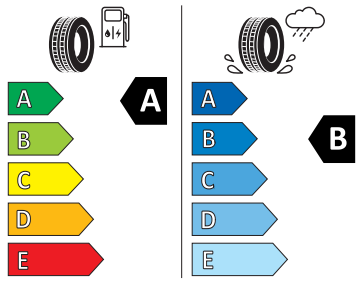

2020/740

- Michelin 205/60 R16

MICHELIN

941957

205/60R16 92 H

C1

2020/7/40